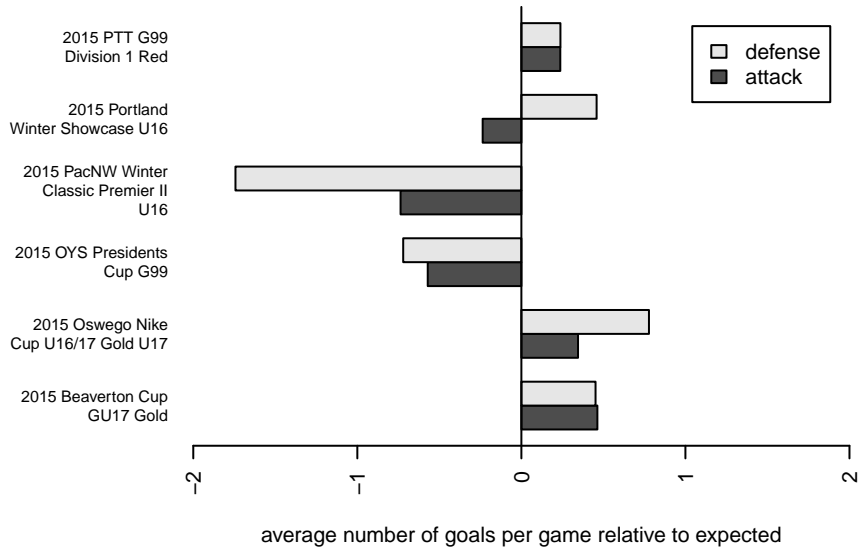

Performance relative to 13 month average