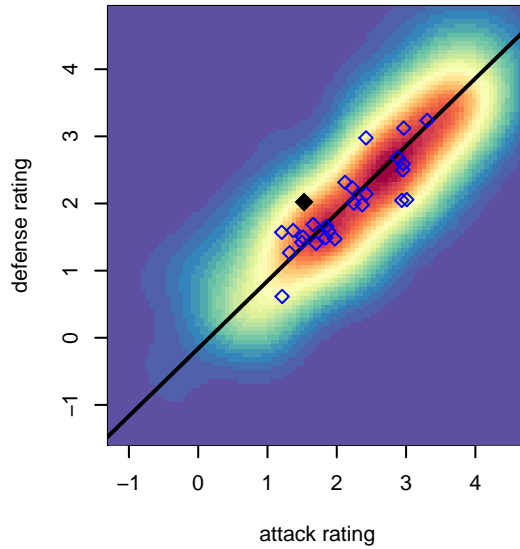

**attack and defense rating
relative to others at age
and all opponents in last 13 months**