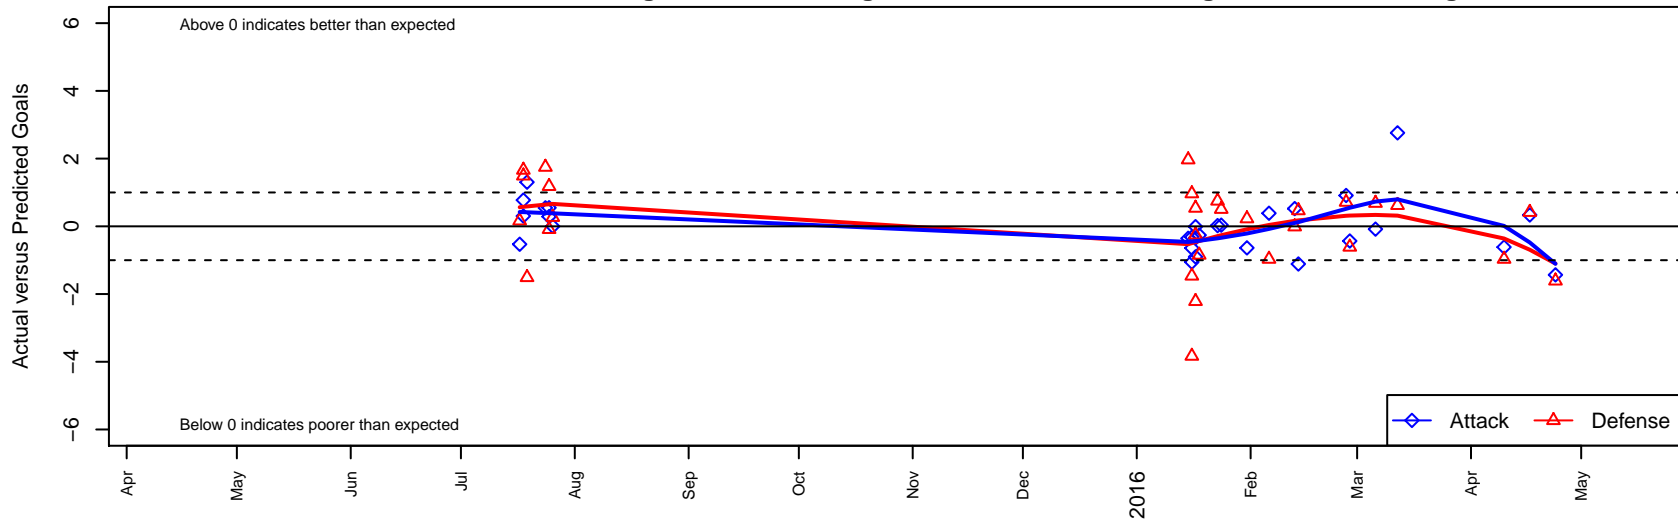

Crossfire OR Blue I G99

Crossfire Oregon
 Tigard, OR
 G99 total strength=1312
 attack=4.61 defense=7.55
 fall league = PTT G99 Div 1 Red
 notes= Sailto 2015

alt names used:
 Crossfire Oregon 99 Blue I
 Crossfire Oregon Blue I G99
 Crossfire Oregon G99 Blue I
 Crossfire Oregon 99 Blue I

Venues played:
 2015 Beaverton Cup GU17 Gold
 2015 Oswego Nike Cup U16/17 Gold U17
 2015 Portland Winter Showcase U16
 2015 PacNW Winter Classic Premier II U16
 2015 PTT G99 Division 1 Red
 2015 OYS Presidents Cup G99

Crossfire OR Blue I G99
 Dots are actual minus expected GF (blue circles) and GA (red triangles).
 Blue line is smoothed change in attack strength. Red is smoothed change in defense strength.

**attack and defense variance (black dot)
relative to other teams
and top 10 in region**