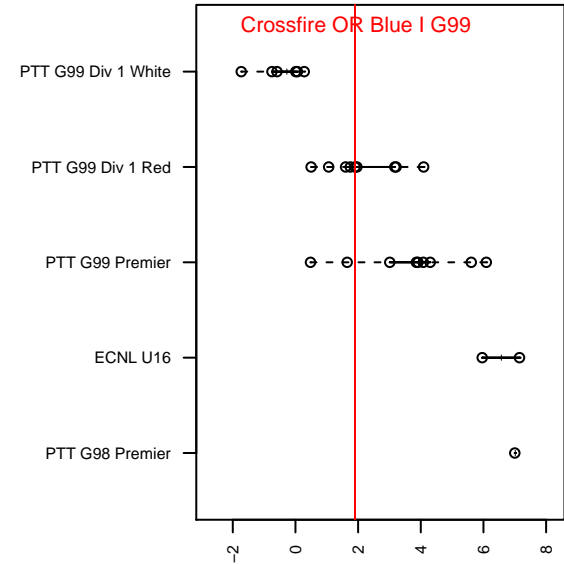

**attack and defense rating
relative to others at age
and all opponents in last 13 months**