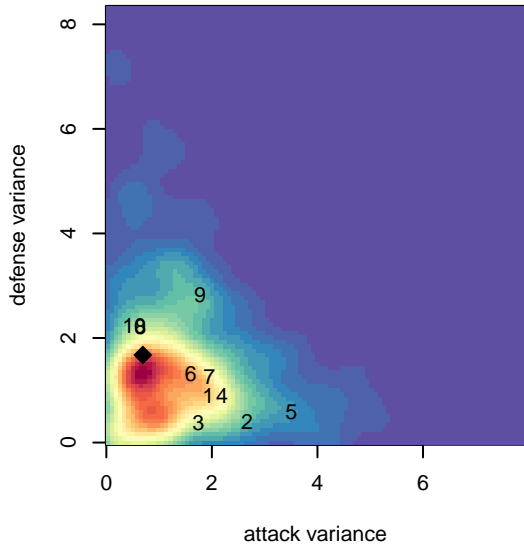

Crossfire OR Blue I G99

Crossfire Oregon
 Tigard, OR
 G99 total strength=1312
 attack=4.61 defense=7.55
 fall league = PTT G99 Div 1 Red
 notes= Sailto 2015

alt names used:
 Crossfire Oregon 99 Blue I
 Crossfire Oregon Blue I G99
 Crossfire Oregon G99 Blue I
 Crossfire Oregon 99 Blue I

Crossfire OR Blue I G99
 Dots are actual minus expected GF (blue circles) and GA (red triangles).
 Blue line is smoothed change in attack strength. Red is smoothed change in defense strength.

**attack and defense variance (black dot)
relative to other teams
and top 10 in region**